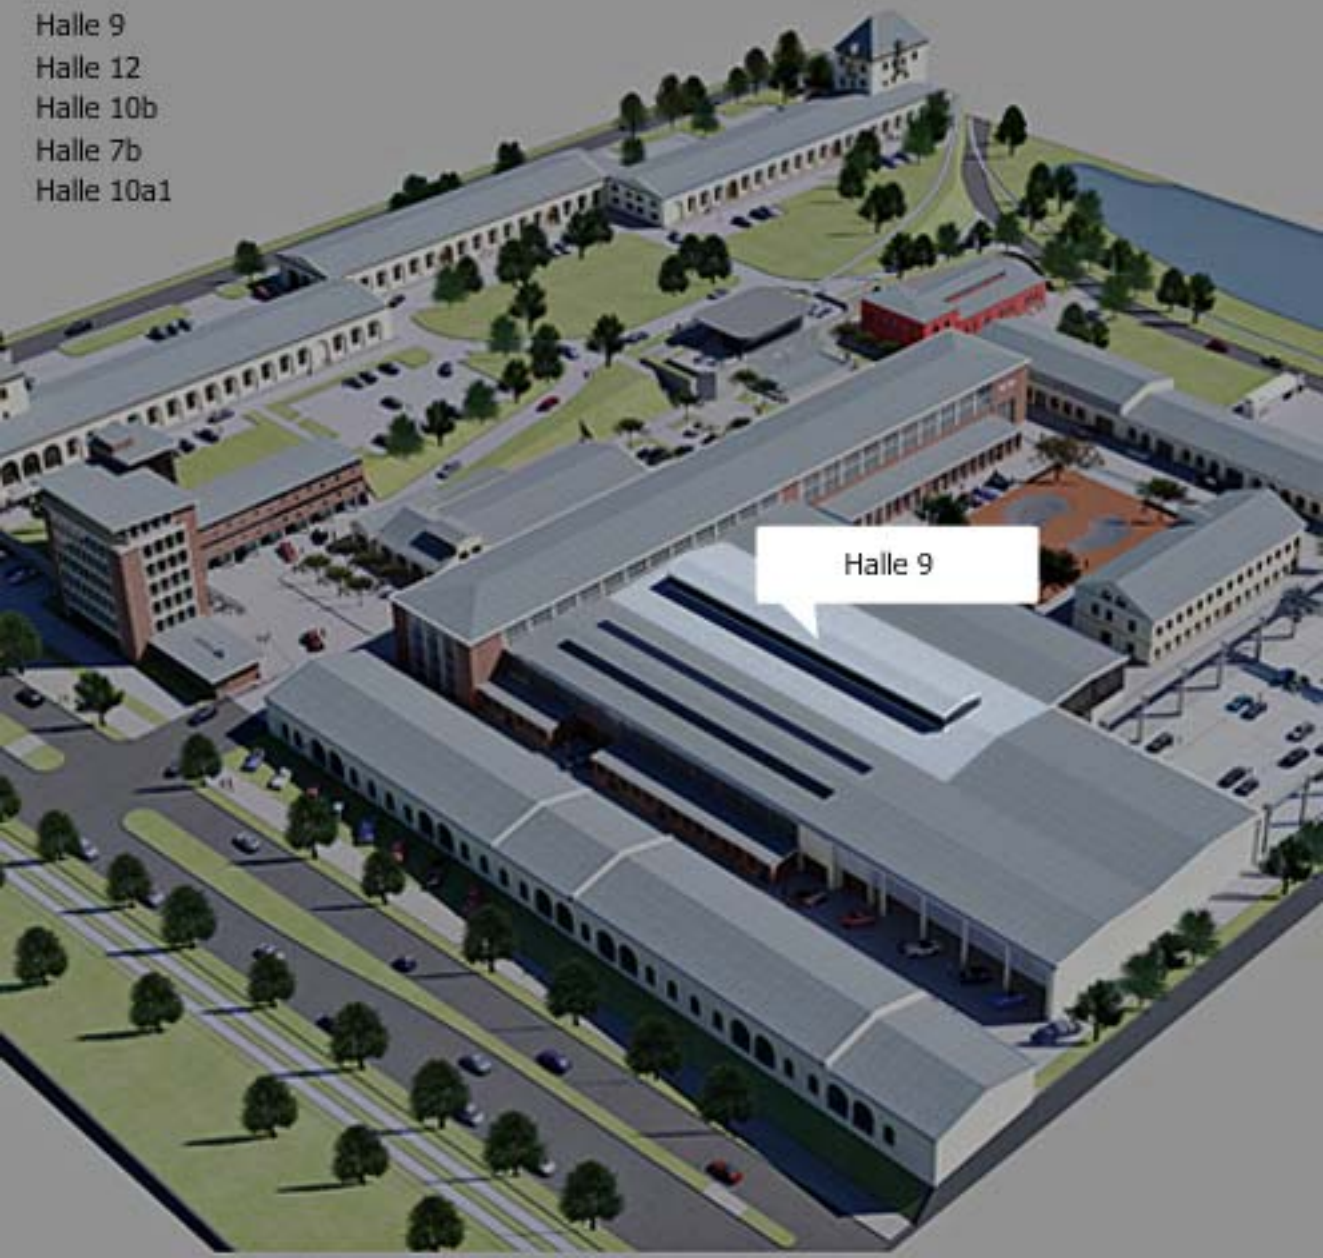

Halle 12

Halle 10b

Halle 7b

Halle 10a1

Büro TW.O

An aerial architectural rendering of a large university campus. The campus features several large, interconnected buildings with grey roofs and brick accents. A prominent building in the foreground has a large, flat roof with several skylights. To the right, there is an outdoor sports court. The campus is surrounded by green lawns, trees, and parking lots. A body of water is visible in the upper right corner. A white callout box with a speech bubble shape points to a specific building on the left side of the image.

Büro TW.O

Halle 9

Halle 12

Halle 10b

Halle 7b

Halle 10a1

Halle 7b

Büro TW.O

Halle 9

Halle 12

Halle 10b

Halle 7b

Halle 10a1

Halle 9

Büro TW.O

Halle 9