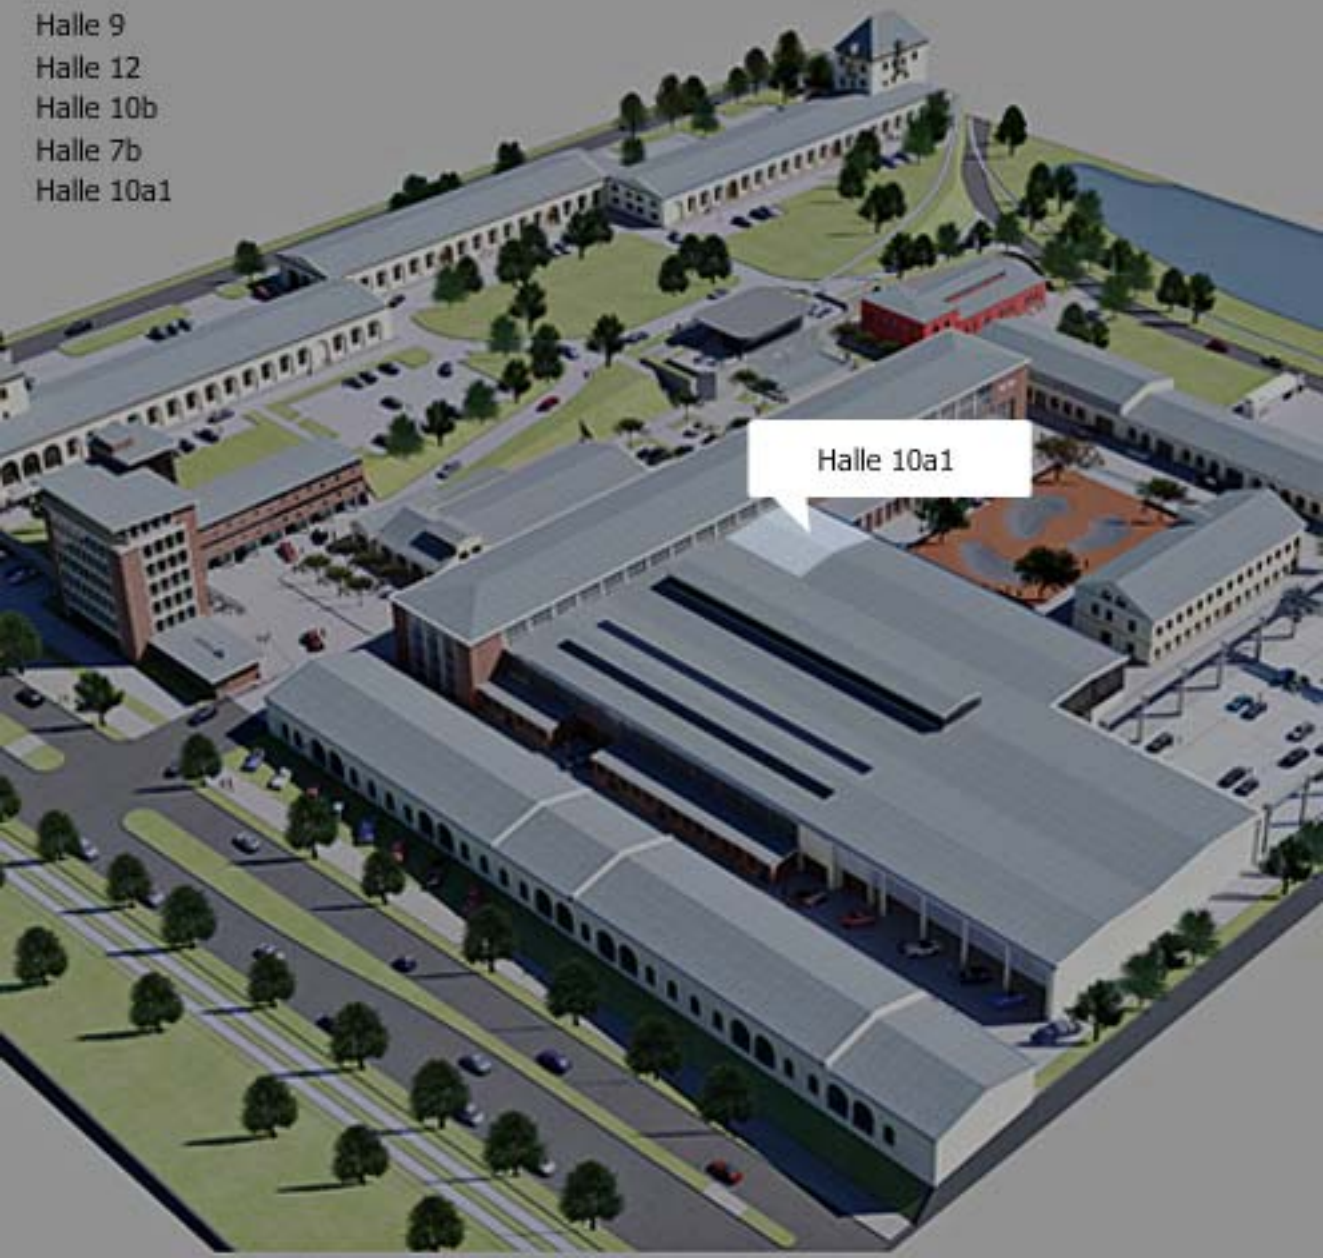

Halle 12

Halle 10b

Halle 7b

Halle 10a1

Büro TW.O

An aerial architectural rendering of a large university campus. The campus features several large, interconnected buildings with grey roofs and brick accents. A prominent building in the foreground has a large, flat roof with several skylights. To the right, there is an outdoor sports court. The campus is surrounded by green lawns, trees, and parking lots. A body of water is visible in the upper right corner. A white callout box with a speech bubble shape points to a specific building on the left side of the image.

Halle 9

Halle 12

Halle 10b

Halle 7b

Halle 10a1

Halle 9

Büro TW.O

Halle 9

Halle 12

Halle 10b

Halle 7b

Halle 10a1

Halle 10a1

Büro TW.O
Halle 9
Halle 12
Halle 10b
Halle 7b
Halle 10a1

Halle 10b

Büro TW.O