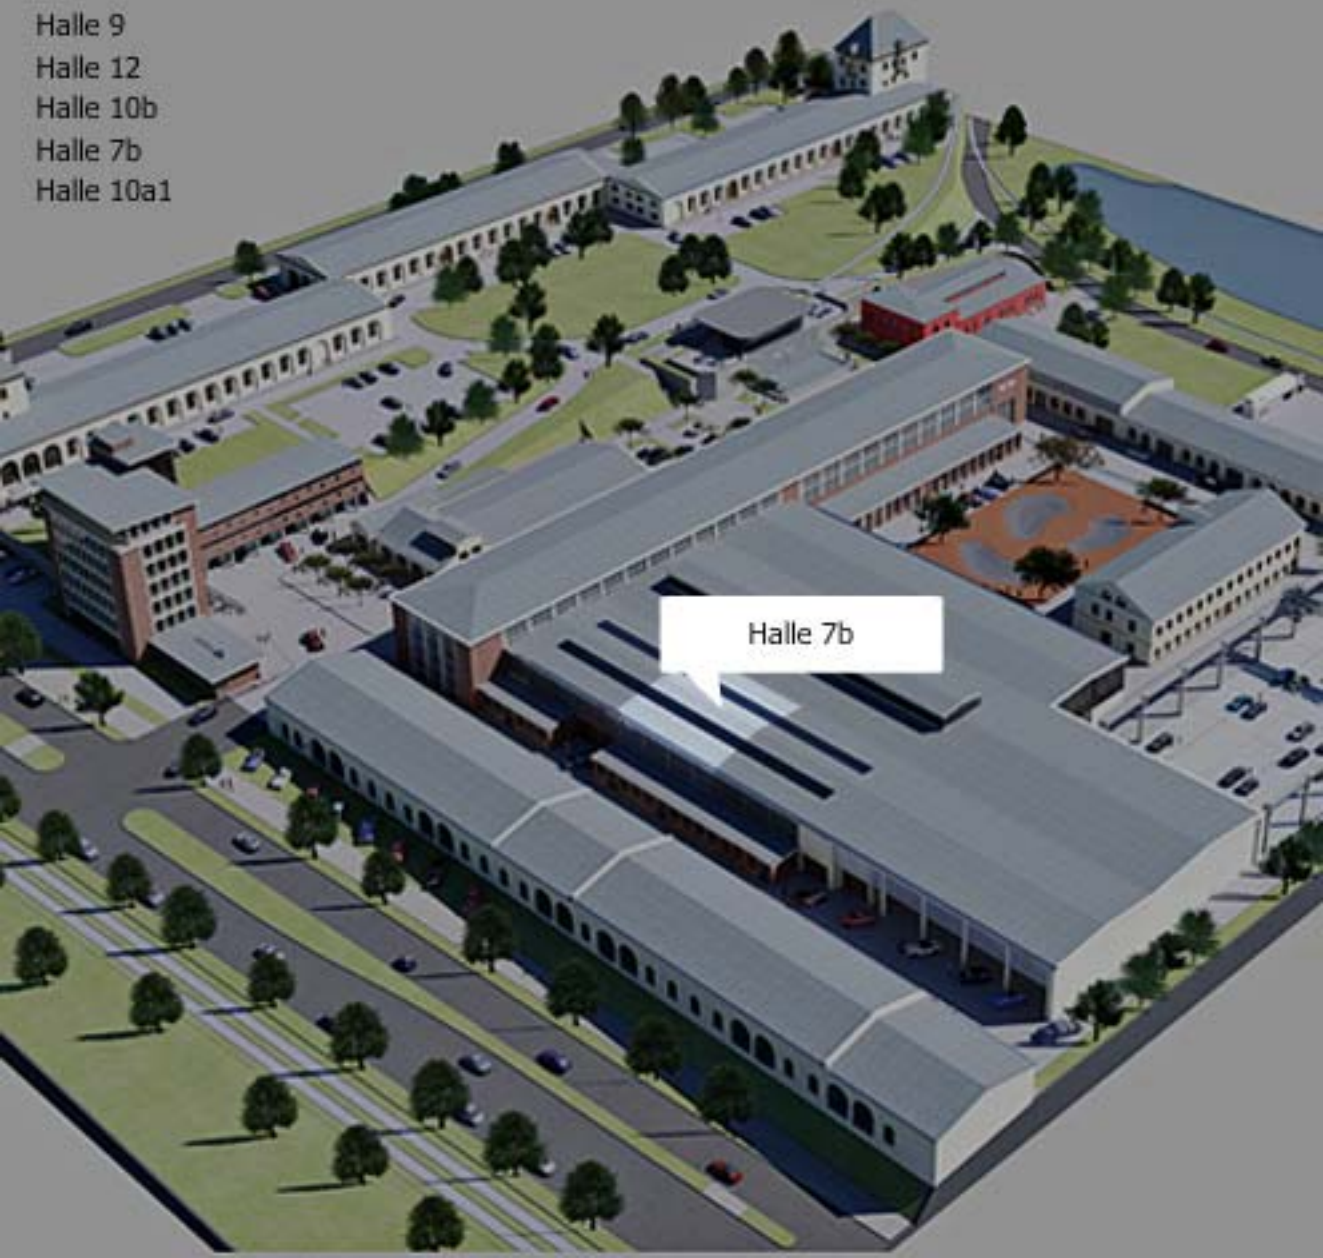

Halle 12

Halle 10b

Halle 7b

Halle 10a1

Büro TW.O

An aerial architectural rendering of a large university campus. The campus features several large, interconnected buildings with grey roofs and brick accents. A prominent building in the foreground has a large, flat roof with several skylights. To the right, there is an outdoor sports court. The campus is surrounded by green lawns, trees, and parking lots. A body of water is visible in the upper right corner. A white callout box with a speech bubble shape points to a specific building on the left side of the image.

Büro TW.O

Halle 9

Halle 12

Halle 10b

Halle 7b

Halle 10a1

Halle 7b

Büro TW.O

Halle 9

Halle 12

Halle 10b

Halle 7b

Halle 10a1

Halle 9

Büro TW.O

Halle 9