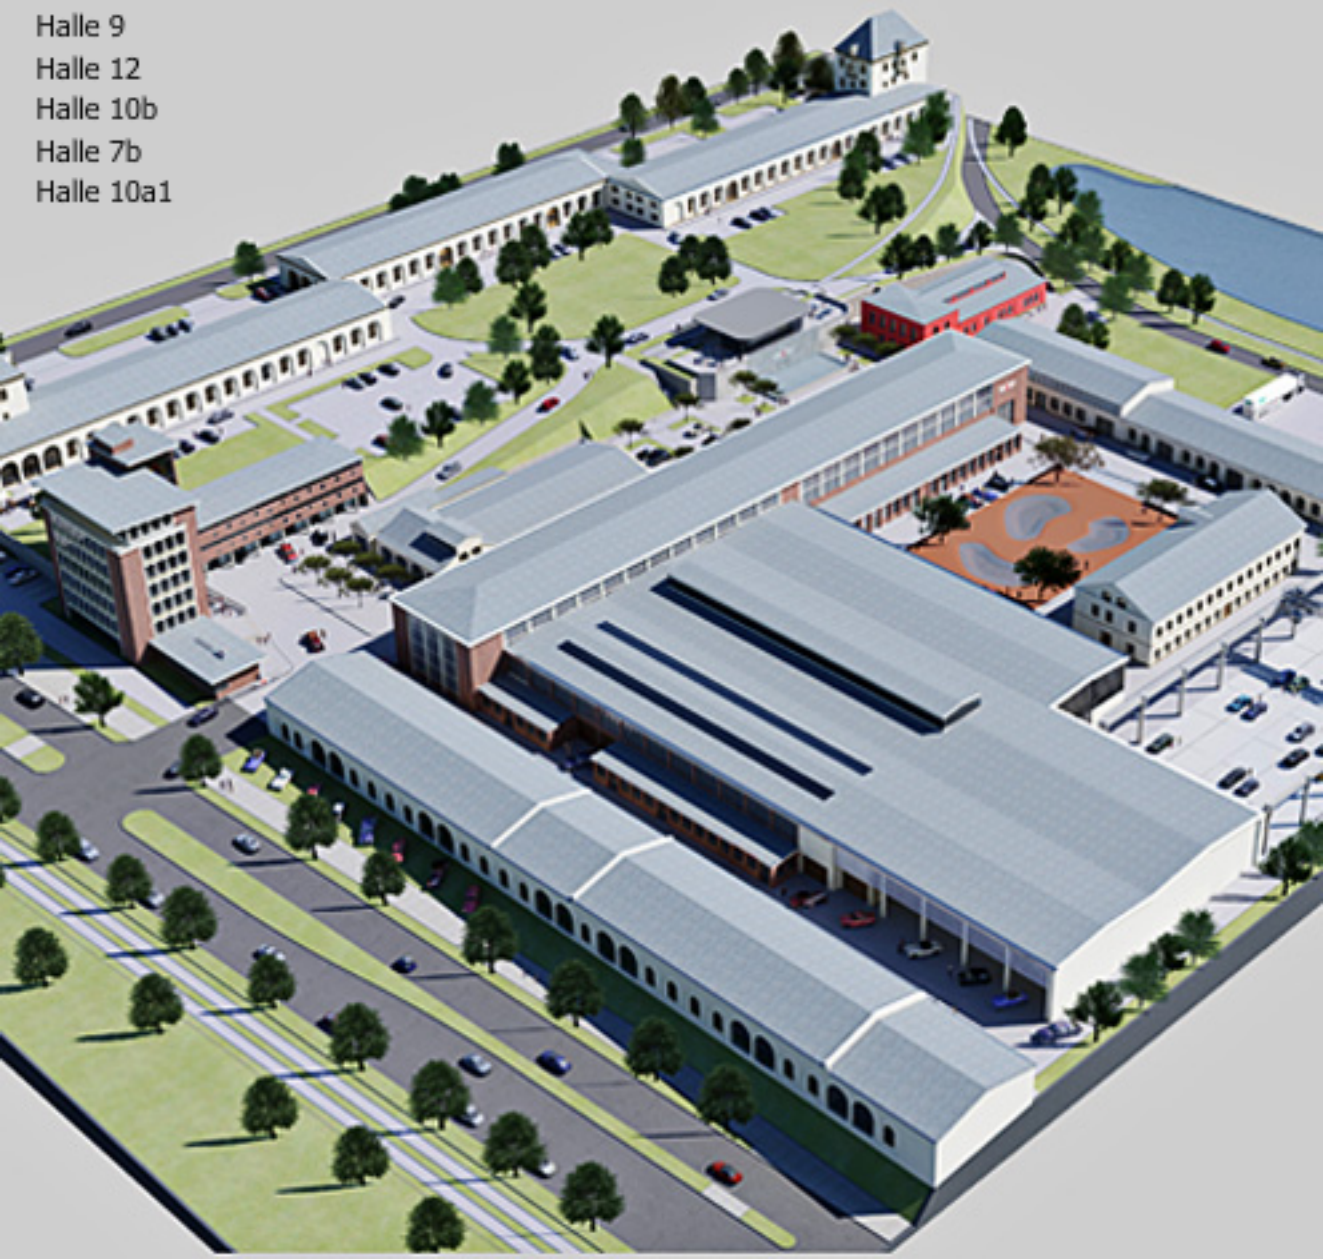

Büro TW.O

Halle 9

Halle 12

Halle 10b

Halle 7b

Halle 10a1

Büro TW.O

Halle 9

Halle 12

Halle 10b

Halle 7b

Halle 10a1

Büro TW.O

An aerial architectural rendering of a large university campus. The campus features several large, interconnected buildings with grey roofs and brick accents. A prominent building in the foreground has a large, flat roof with several skylights. To the right, there is an outdoor sports court. The campus is surrounded by green lawns, trees, and parking lots. A body of water is visible in the upper right corner. A white callout box with a speech bubble shape points to a specific building on the left side of the image.

Halle 9

Halle 12

Halle 10b

Halle 7b

Halle 10a1

Halle 12